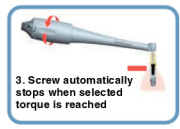

## UNIVERSAL TORQUE WRENCH

**TORQ CONTROL**

Order code:15501

**3 Easy Steps**

**\$1,575<sup>EA</sup>**

**BUY 2  
GET  
5% OFF!**

**\$1,495<sup>00</sup><sup>EA</sup>**

**BUY 3  
GET  
10% OFF!**