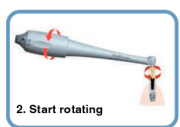

## UNIVERSAL TORQUE WRENCH

**TORQ CONTROL**

Order code:15501

**3 Easy Steps**

**\$1,575<sup>EA</sup>**

**BUY 2  
GET  
5% OFF!**

**\$1,495<sup>00</sup><sup>EA</sup>**

**BUY 3  
GET  
10% OFF!**